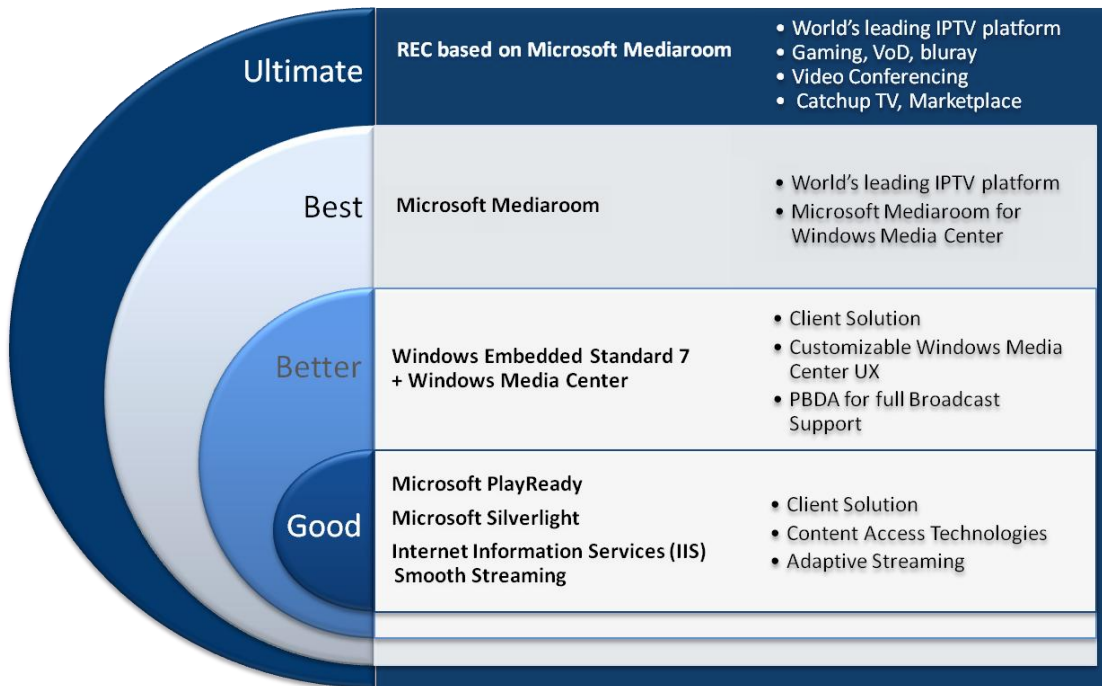

Solution 1: REC based on Microsoft Mediaroom