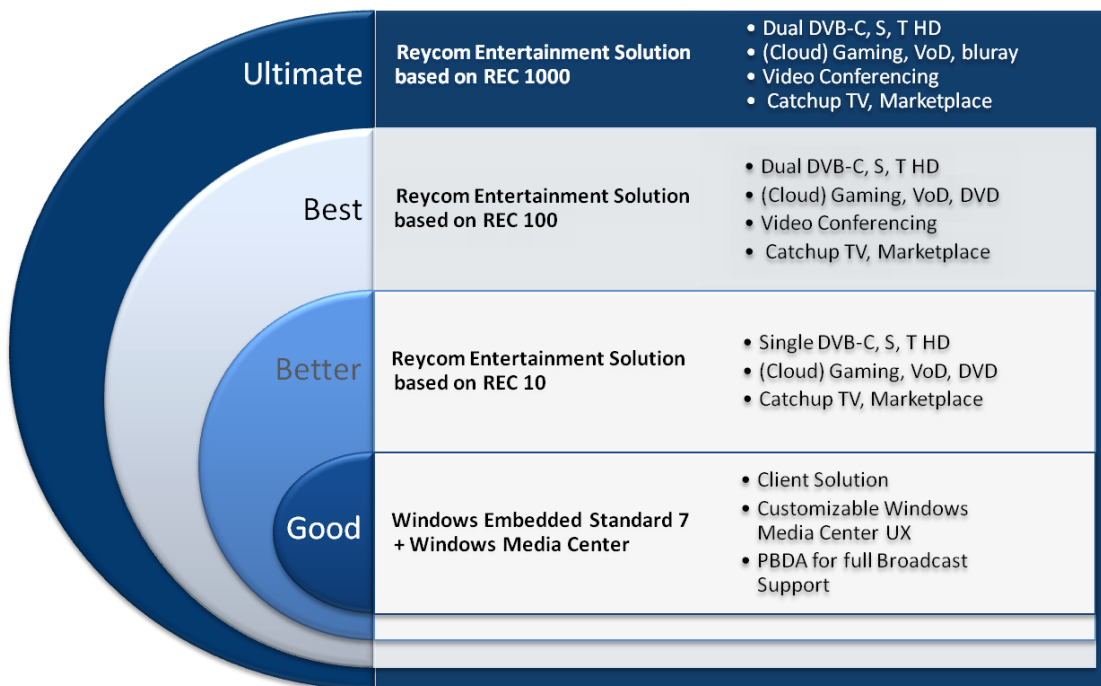

*./. continuation*

**Solution 1: REC based on Microsoft Mediaroom**

- Supports Microsoft Mediaroom for Windows Media Center via Windows Embedded Standard 7
- Adds services such as Gaming, Video on Demand (VoD), Video Conferencing, Catchup TV, Marketplace to expand market opportunities
- Target: Telcos deploying TV services based on the Microsoft Mediaroom platform

**Solution 2 - REC DVB-C**

- Dual DVB-C Tuner
- Adds services such as Gaming, VoD, Catchup TV, Marketplace via IP to expand market opportunities
- Target: Cable operators

More information on the REC and Windows Embedded Standard 7 is available by visiting the [Windows Embedded News Room](#)